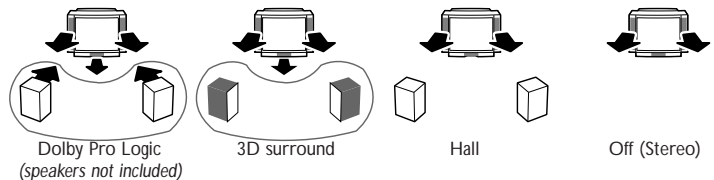

Surround sound modes